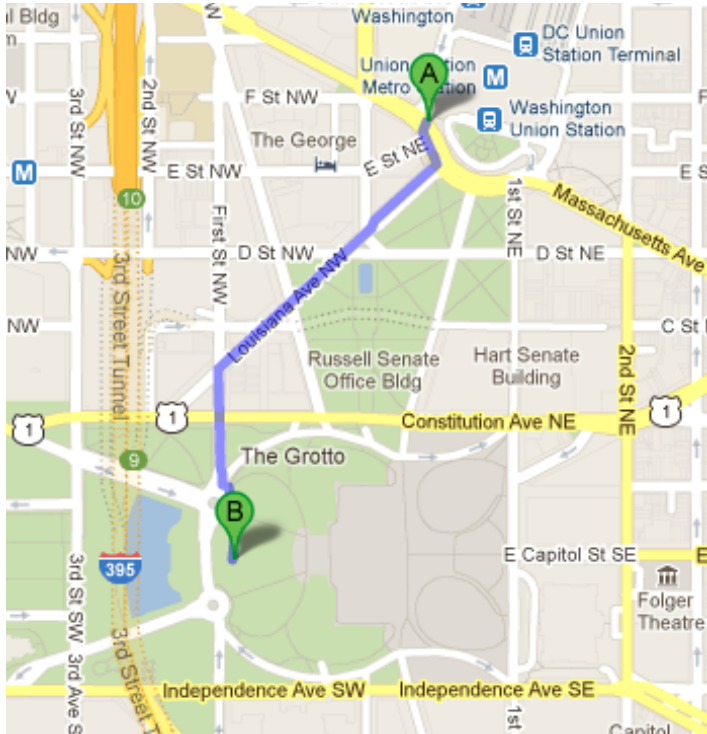

Directions from Union Station to Rally on West Capitol Lawn

From Columbus Circle, directly outside Union Station, walk toward the Capitol by turning onto Louisiana Ave and continuing for 3 blocks. Then turn left onto First St and continue onto the the Capitol grounds. The event will take place on the Capitol Building side of the Capitol Reflecting Pool. (Look for the stage!)

Contacts:

Bus Coordinators-
Karen Showalter and
Fiona Druge:
buses@stopthefrackattack.org

Schedule of Events for Stop the Frack Attack, July 28th

- Noon Stage Set-up, Volunteers Arrive
- 12:30 Marshall Training
- 1-1:30 People arrive at Rally location on West Capitol Lawn, Music
- 1:30 Interfaith Service
- 2:00 Rally Speakers Begin
- 3:00 Rally Ends
- 3:10 March Begins
- 3:45 Arrive at ANGA building
- 4:15 Arrive at API & Press shot in front of API building: 1200 L St. NW
- 4:45 End of March
- 5:30 Bus pick up: Franklin Square, 13th and K St. NW

Map of Rally Route, with bus pick up point

A word on Parking and Pick-up:

If you have not already made parking arrangements for your bus, parking at Union Station is probably your best option. It's a short walk to the Capitol, and Rally location from there. As the March ends at a separate location, we advise that your bus pick your group up at Franklin Square, which is at 13th and K St. (Note, your bus cannot park on, but can idle at the curb in order to do a rolling pick-up).