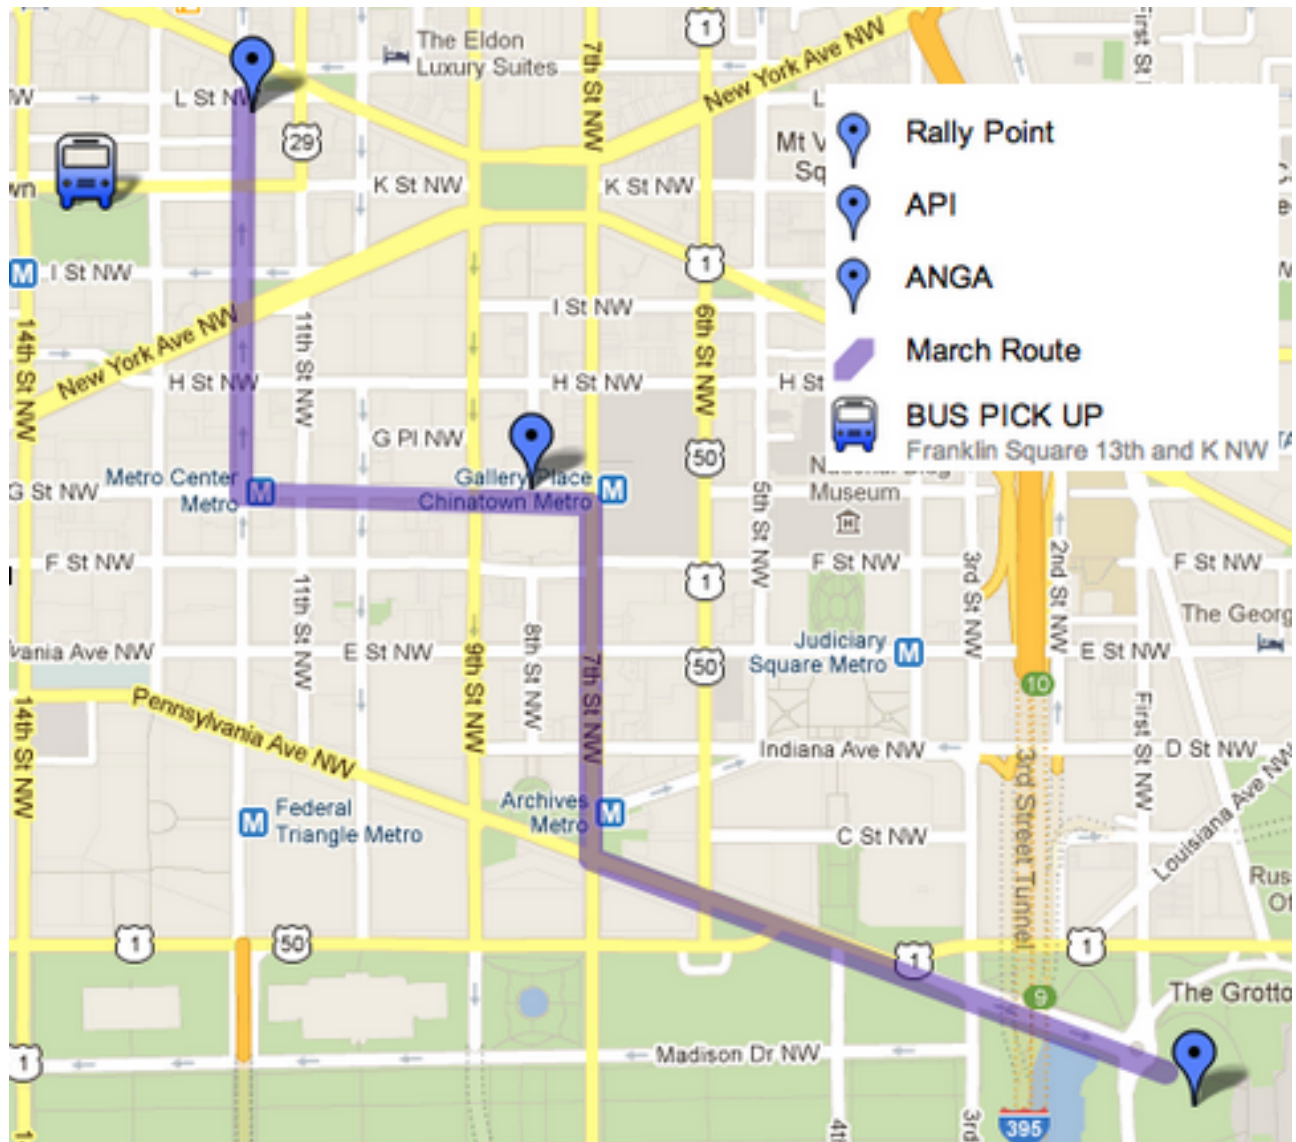

Directions from Union Station to Rally on West Capitol Lawn

From Columbus Circle, directly outside Union Station, walk toward the Capitol by turning onto Louisiana Ave and continuing for 3 blocks. Then turn left onto First St and continue onto the the Capitol grounds. The event will take place on the Capitol Building side of the Capitol Reflecting Pool. (Look for the stage!)

Contacts:

Bus Coordinators-
Karen Showalter and
Fiona Druge:
buses@stopthefrackattack.org

Schedule of Events for Stop the Frack Attack, July 28th

- Noon Stage Set-up, Volunteers Arrive
- 12:30 Marshall Training
- 1-1:30 People arrive at Rally location on West Capitol Lawn, Music
- 1:30 Interfaith Service
- 2:00 Rally Speakers Begin
- 3:00 Rally Ends
- 3:10 March Begins
- 3:45 Arrive at ANGA building
- 4:15 Arrive at API & Press shot in front of API building: 1200 L St. NW
- 4:45 End of March
- 5:30 Bus pick up: Franklin Square, 13th and K St. NW

Map of Rally Route, with bus pick up point

A word on Parking and Pick-up:

If you have not already made parking arrangements for your bus, parking at Union Station is probably your best option. It's a short walk to the Capitol, and Rally location from there. As the March ends at a separate location, we advise that your bus pick your group up at Franklin Square, which is at 13th and K St. (Note, your bus cannot park on, but can idle at the curb in order to do a rolling pick-up).